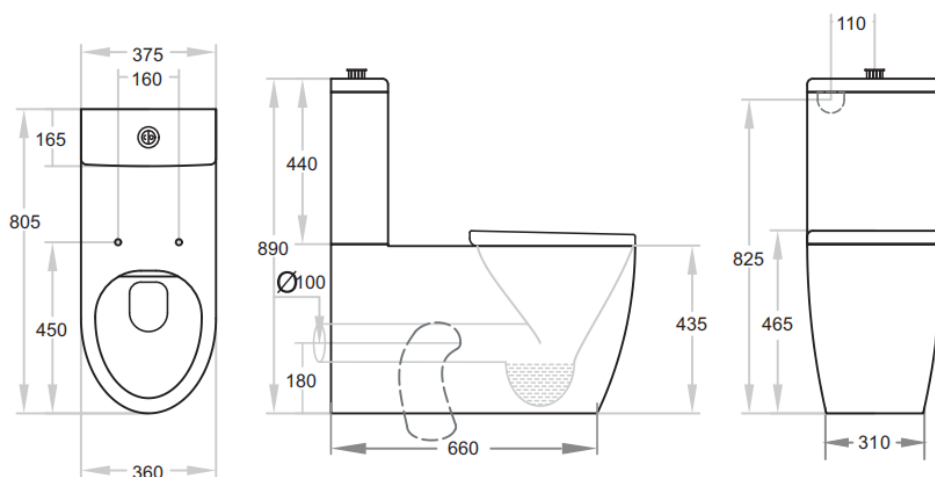

## Features

Back/Left and Right Bottom Inlet  
Easy Height Rimless Clean Flush Pan  
4.5/3 Liters Dual Flush  
Size: 805\*375\*890mm  
Trap-100: 180-325mm (Supplied)  
Care Single Flap Blue/Grey Seat (Supplied)

## Optional

Trap-60: 155-270mm  
JT43: 230-365mm  
P-Trap: 180mm  
Geberit Cistern:KDK800C  
Blue/Grey press button

AS 1172.11172.2  
License: MK022127

Dimensions are approximate. Information provided in this specification is representative of the actual products available at the time of printing.