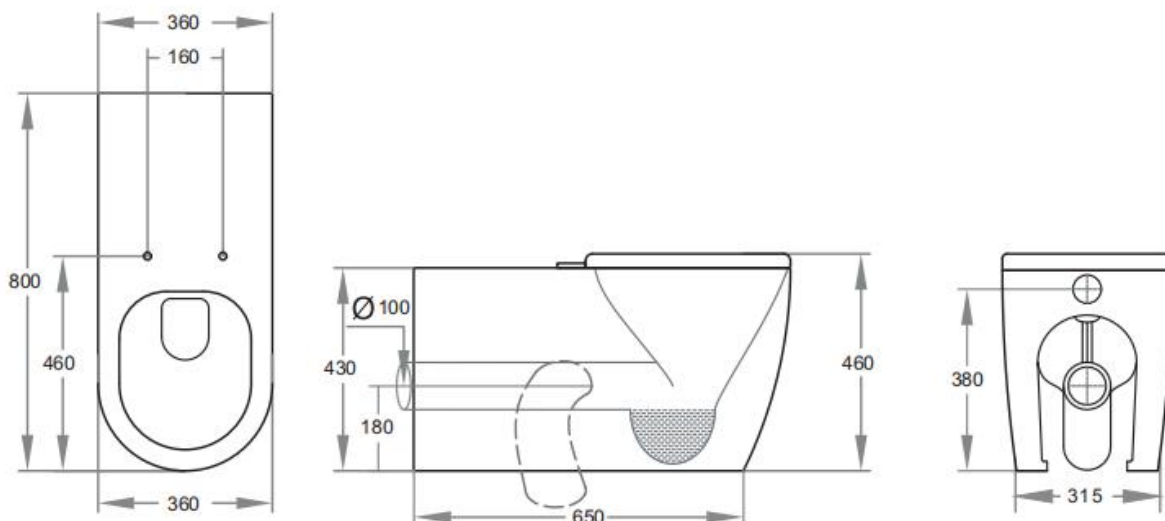

Asta Care Wall Face Floor Pan

KDK106

Code

KDK106-Suite

Features

Easy Height Rimless Clean Flush Pan
Size: 800*360*430mm
Trap-100: 160-290mm (Supplied)
Care Single Flap Blue/Grey Seat (Supplied)

Optional

Trap-60: 130-240mm
JT43: 210-325mm
P-Trap: 180mm

Warranty

10 years replacement on ceramic
1 year replacement parts which include toilet seat covers, flush pipes

Terms and conditions applied

AS 1172.11172.2
License: MK022127

Dimensions are approximate. Information provided in this specification is representative of the actual products available at the time of printing.