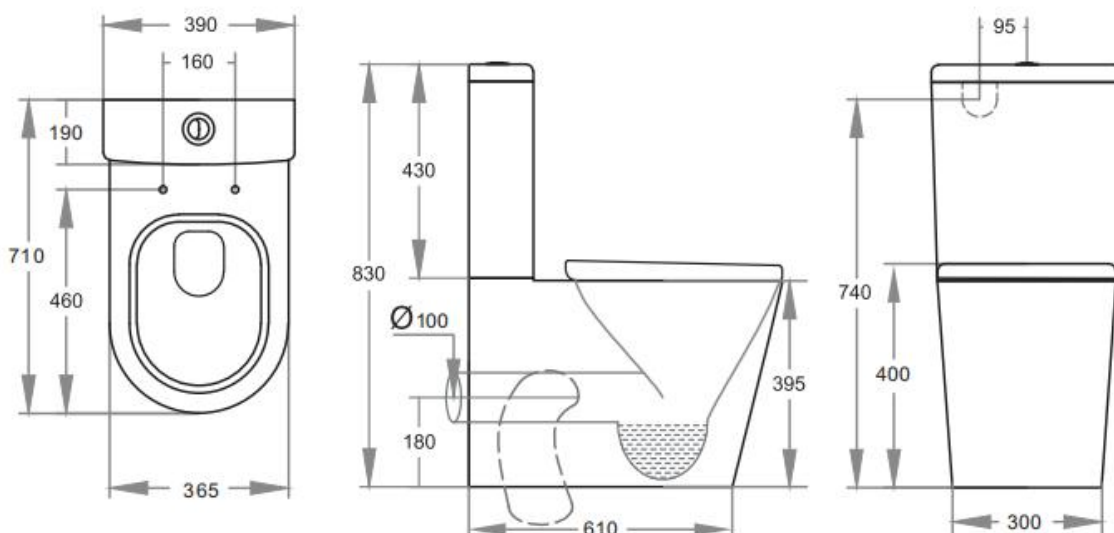

Avery Toilet Suite

KDK002

Code

KDK002-Suite
KDK002C-Cistern
KDK002P- Pan

Features

Back/Left and Right Bottom Inlet
Box Rim Dynamic Flush Pan
4.5/3 Liters Dual Flush
Size: 710*390*830mm
Trap-60: 60-160mm (Supplied)
UF thick seat SC803 (Supplied)

Optional

Trap-100: 100-215mm
JT43: 150-255mm
P-Trap: 180mm
Geberit Cistern:KDK002C-G
UFSlim Seat SC1604

Warranty

10 years replacement on ceramic
1 year replacement parts which include toilet hinges, seat covers, flush pipes and buttons
3 years replacement on inlet or outlet valves.

Terms and conditions applied

AS 1172.11172.2
License: MK022127

Dimensions are approximate. Information provided in this specification is representative of the actual products available at the time of printing.