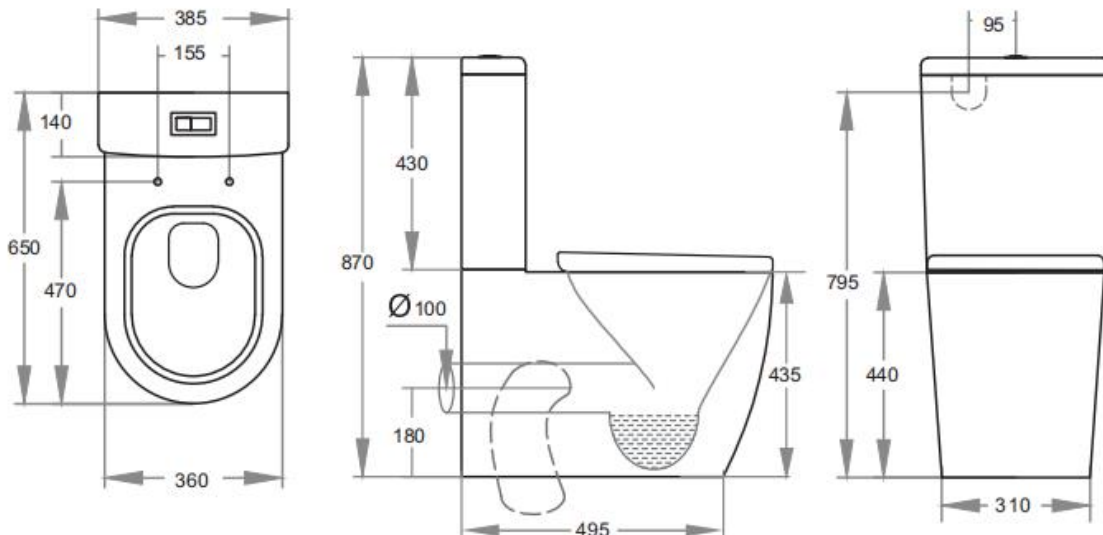

Elvera Tornado Toilet Suite KDK027

Code KDK027-Suite
KDK027C-Cistern
KDK027P- Pan

Features Back/Left and Right Bottom Inlet
Easy Height Tornado Flush Pan
4.5/3 Liters Dual Flush
Size: 650*385*870mm
Trap-100: 100-140mm (Supplied)
UF thick seat SC803 (Supplied)

Optional Trap-60: 60-90mm
JT43: 150-180mm
P-Trap: 180mm
Geberit Cistern:KDK027C
UFSlim seat SC074

Warranty 10 years replacement on ceramic
1 year replacement parts which include toilet seat covers, flush pipes and buttons
3 years replacement on inlet or outlet valves.

Terms and conditions applied

AS 1172.11172.2
License: MK022127

Dimensions are approximate. Information provided in this specification is representative of the actual products available at the time of printing.