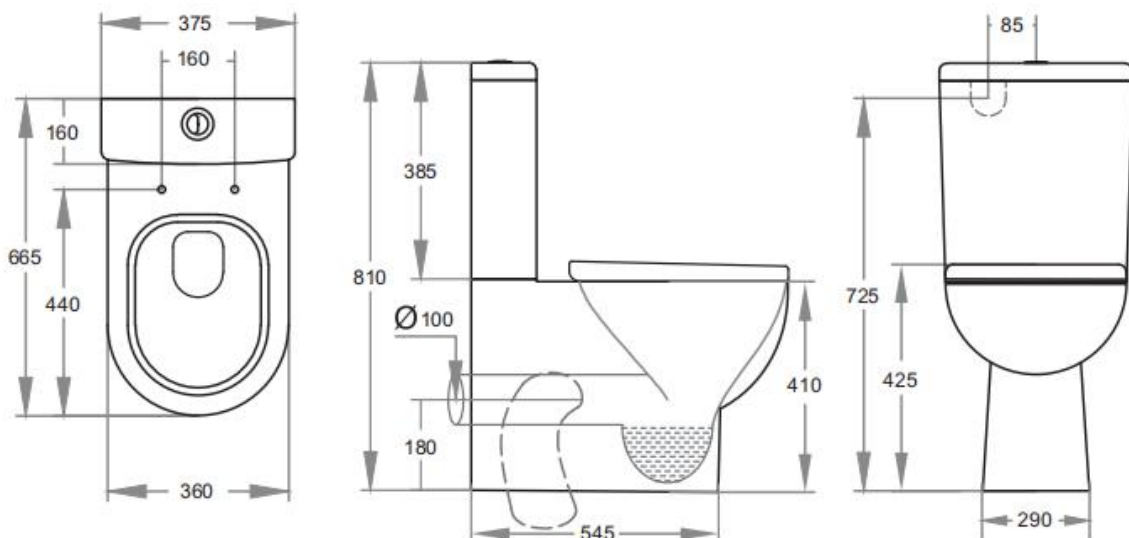

# Mercury Toilet Suite KDK014

**Code** KDK014-Suite  
KDK014C-Cistern  
KDK014P- Pan

**Features** Back/Left and Right Bottom Inlet  
Box Rim Dynamic Flush Pan  
4.5/3 Liters Dual Flush  
Size: 665\*375\*810mm  
Trap-60: 60-165mm (Supplied)  
UF thick seat SC804 (Supplied)

**Optional** Trap-100: 100-225mm  
JT43: 150-260mm  
P-Trap: 180mm  
Geberit Cistern:KDK014C-UF

**Warranty** 10 years replacement on ceramic  
1 year replacement parts which include toilet seat covers, flush pipes and buttons  
3 years replacement on inlet or outlet valves.  
Terms and conditions applied

AS 1172.11172.2  
License: MK022127

Dimensions are approximate. Information provided in this specification is representative of the actual products available at the time of printing.