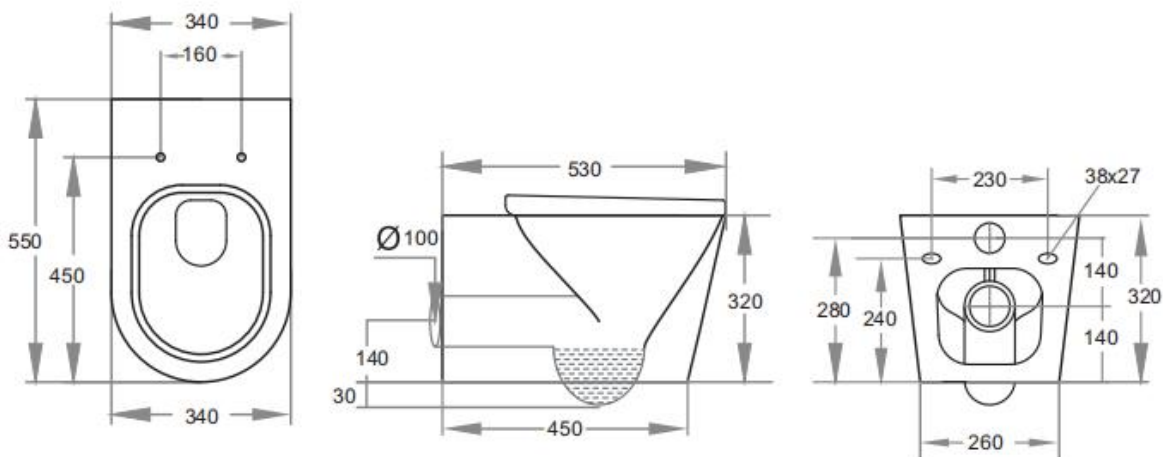

Qubist Wall Hung Pan KDK303

Code

KDK303-Suite

Features

Box Rim Dyanmic Flush Pan
Size: 550*340*320mm
UF thick seat SC802

Warranty

10 years replacement on ceramic
1 year replacement parts which
include toilet seat covers

Terms and conditions applied

AS 1172.11172.2
License: MK022127

Dimensions are approximate. Information provided in this specification is representative of the actual products available at the time of printing.