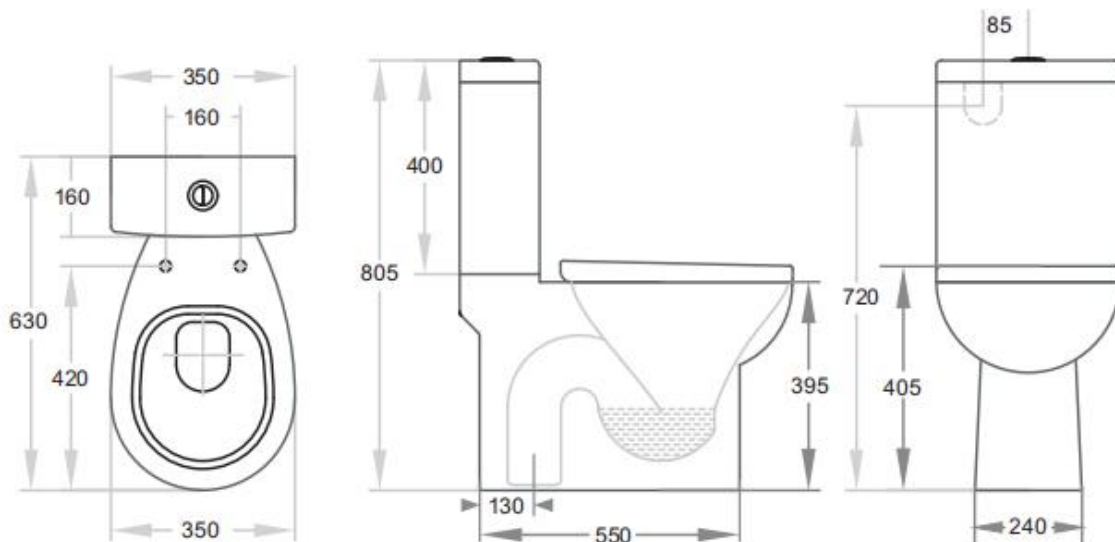

## Features

Bottom Inlet  
Box Rim Dynamic Flush Pan  
4.5/3 Liters Dual Flush  
Size: 630\*350\*805mm  
PP thick seat SC392 (Supplied)

Dimensions are approximate. Information provided in this specification is representative of the actual products available at the time of printing.