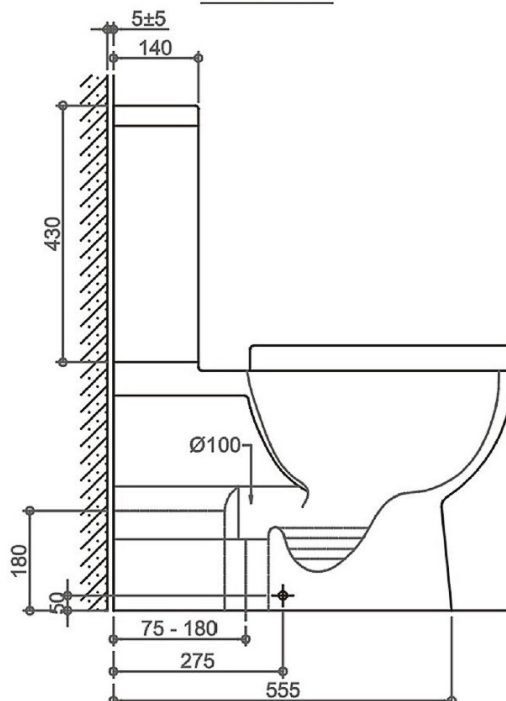

BELLA

Back to Wall Rimless Toilet

Dimension: 650 x 360 x 880mm

Features: Rimless Flushing Technology
 Nano glazing surface
 Highest quality vitreous ceramic
 Ergonomic UF and quick release soft close seat - ISC28 Standard Seat
 Universal system for both top inlet and bottom inlet

- P-Trap: IS15 180mm
- S-Trap: IS32 80-185mm

Optional Traps: IS17 150-250mm with extra

Water Consumption: WELS 4 Star
 4.5L/Full, 3L/Half

Pan Weight:	30.1 kgs
Cistern Weight:	12.1 kgs

FRONT VIEW

SIDE VIEW

TOP VIEW