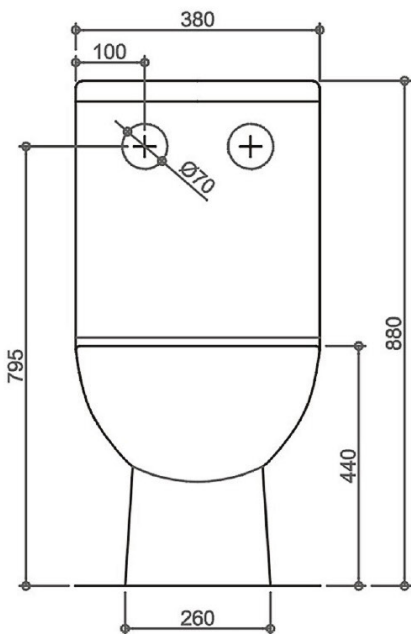

BELLA

Back to Wall Rimless Toilet

Dimension: 650 x 360 x 880mm

Features: Rimless Flushing Technology
 Nano glazing surface
 Highest quality vitreous ceramic
 Ergonomic UF and quick release soft close seat - ISC28 Standard Seat
 Universal system for both top inlet and bottom inlet

- P-Trap: IS15 180mm
- S-Trap: IS32 80-185mm

Optional Traps: IS17 150-250mm with extra

Water Consumption: WELS 4 Star
 4.5L/Full, 3L/Half

Pan Weight:	30.1 kgs
Cistern Weight:	12.1 kgs

FRONT VIEW

SIDE VIEW

TOP VIEW