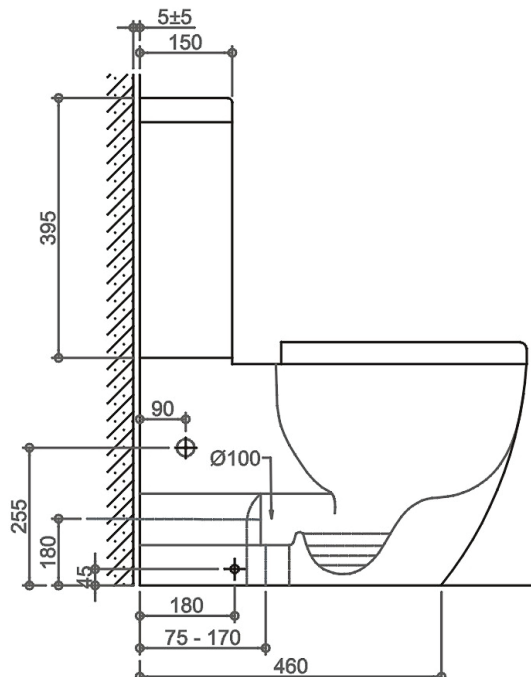

DELUSO

Back to Wall Rimless Toilet

Dimension: 610 x 345 x 815mm

Features:

- Rimless Flush Technology
- Nano glazing surface
- Highest quality vitreous ceramic
- Ergonomic UF and quick release
- Standard soft close seat
- quick release soft close seat
- Universal system for both top inlet and bottom inlet
- P-Trap: IS15 180mm
- S-Trap: IS32 75-170mm

Optional Traps: IS17 140-220mm with extra charge

Water Consumption: WELS 4 Star
4.5L/Full, 3L/Half

Pan Weight:	33.4 kgs
Cistern Weight:	12.8 kgs

FRONT VIEW

SIDE VIEW

TOP VIEW