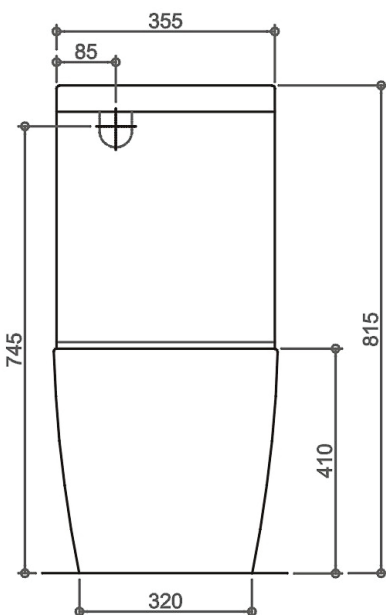

DELUSO

Back to Wall Rimless Toilet

Dimension: 610 x 345 x 815mm

Features:

- Rimless Flush Technology
- Nano glazing surface
- Highest quality vitreous ceramic
- Ergonomic UF and quick release
- Standard soft close seat
- quick release soft close seat
- Universal system for both top inlet and bottom inlet
- P-Trap: IS15 180mm
- S-Trap: IS32 75-170mm

Optional Traps: IS17 140-220mm with extra charge

Water Consumption: WELS 4 Star
4.5L/Full, 3L/Half

Pan Weight:	33.4 kgs
Cistern Weight:	12.8 kgs

FRONT VIEW

SIDE VIEW

TOP VIEW