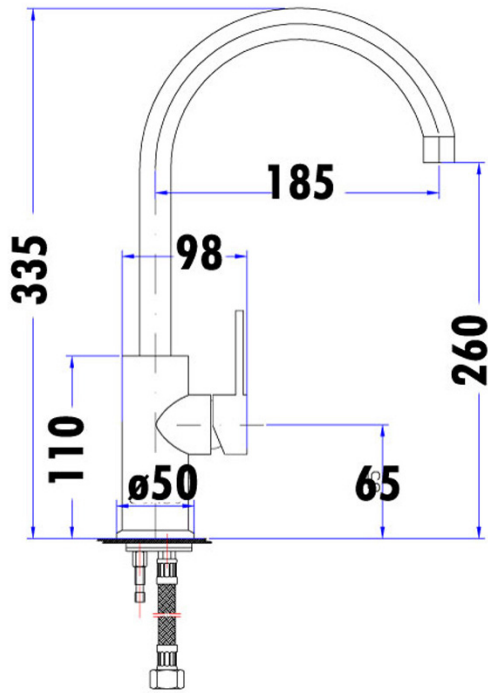

P&P

Available in

PC1001SB-B
Matt Black

Otus Gooseneck Sink Mixer

PC1001SB

Information

- Finish: Chrome
- Pin lever design
- 35mm Cartridge
- Working pressure: 150-500kpa
- Operating temperature: 1°C to 70°C
- WELS: 5 Star 5L/min (T37627)