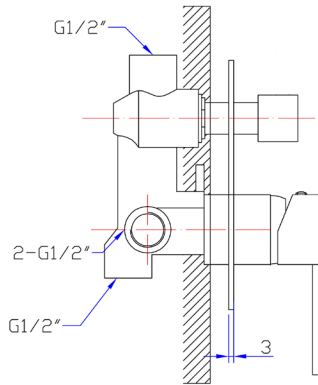

P&P

Available in

Matt Black
PSS3002SB-B

Rosa Wall Mixer with Diverter

PSS3002SB

Information

Finish: Chrome

Material: Brass