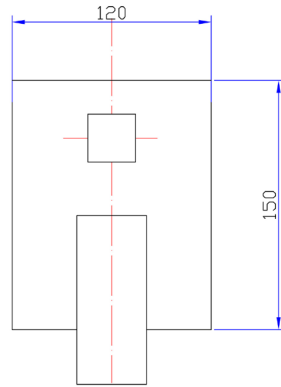

P&P

Available in

Matt Black
PSS3002SB-B

Rosa Wall Mixer with Diverter

PSS3002SB

Information

Finish: Chrome

Material: Brass