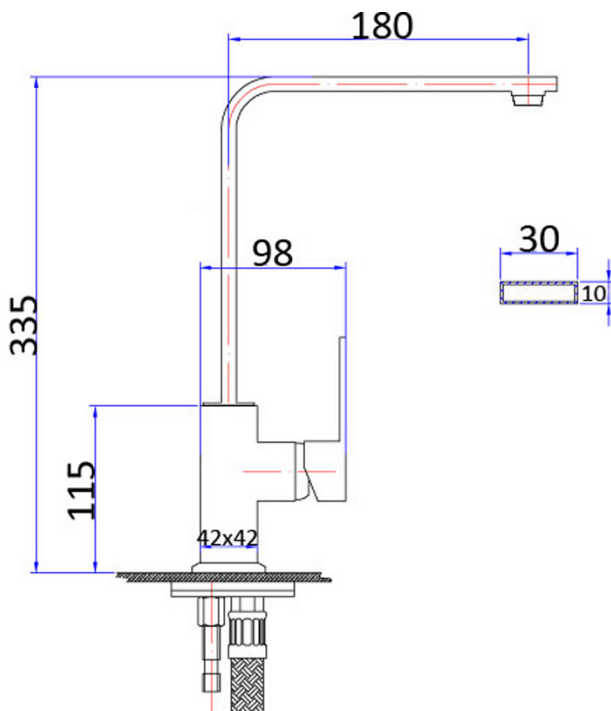

P&P

Available in

PSS1001SB-B
Matt Black

Rosa Sink Mixer

PSS1001SB

Information

- Finish: Chrome
- 35mm cartridge
- Working pressure: 150-500kpa
- Operating temperature: 1°C to 70°C
- WELS: 5 Star 5.5L/min (T37864)