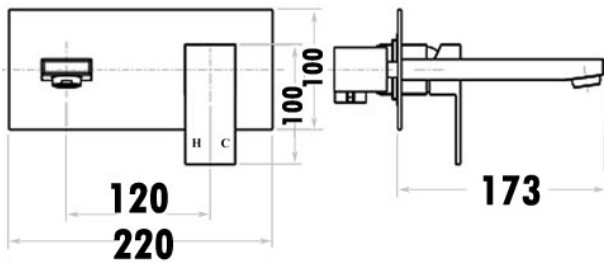

P&P

Available in

PSS3003SB-B
Matt Black

Rosa Wall Basin Mixer

PSS3003SB

Information

- Finish: Chrome
- 35mm cartridge
- Working pressure: 150-500kpa
- Operating temperature: 1°C to 70°C
- WELS: 5 Star 5L/min (T37865)