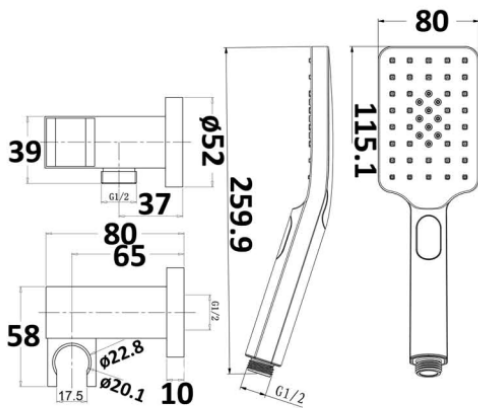

P&P

Available in

Eden Handshower On Wall Outlet Bracket

PSH037-1

Information

- Finish: Chrome
- 3 functions hand shower
- 1.5m stainless steel hose
- Fully brass bracket
- Working pressure: 150-500kpa
- Operating temperature: 1°C to 70°C
- WELS: 4 Star 6.5L/min (S13170)

Maintenance and Care

- Do not use harsh detergents or products that contain chloride & halides.
- Do not use abrasive, cream or citrus based cleaners or hydrochloric acid.
- Surface should be cleaned only with a mild detergent that must be rinsed off.
- It is suggested to only clean with warm water and a soft cloth.
- Damage caused by the wrong cleaning methods used will void warranty.

Please visit <https://www.aclco.com.au/warranty.html>
to view the full warranty