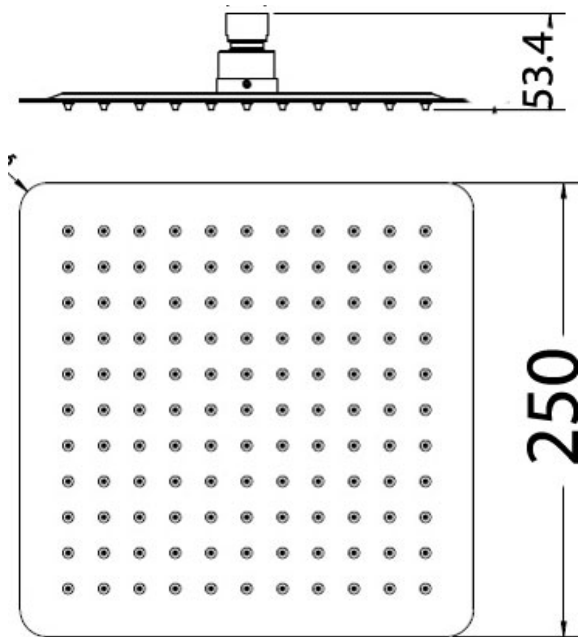

P&P

Available in

PRS0901N-BN
Brushed Nickel

PRS0901N-BG
Brushed Gold

PRS0901N-B
Matt Black

PRS0901N-GM
Gun Metal

Nova Square Overhead Shower, 250mm

PRS0901N

Information

- Finish: Mirror Polish
- Material: 304 Stainless Steel
- Size: 250mm
- WELS: 3 Star 9L/Min (S15566)

Maintenance and Care

- Do not use harsh detergents or products that contain chloride & halides.
- Do not use abrasive, cream or citrus based cleaners or hydrochloric acid.
- Surface should be cleaned only with a mild detergent that must be rinsed off.
- It is suggested to only clean with warm water and a soft cloth.
- Damage caused by the wrong cleaning methods used will void warranty.