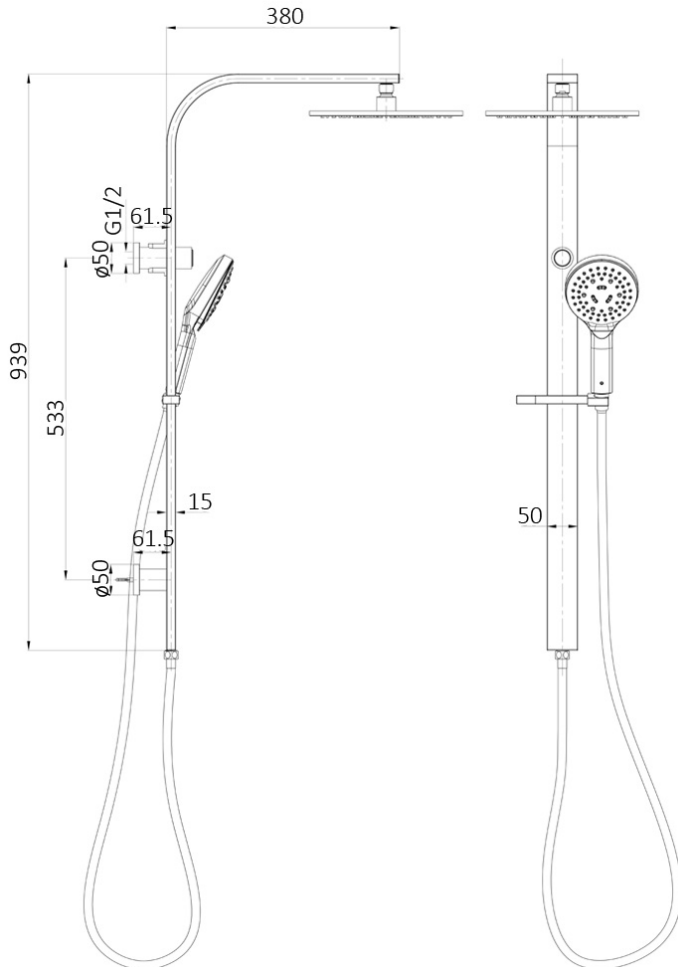

P&P

Available in

PHC74167R-B
Matt Black

Regal Multifunction Shower Set

PHC74167R

Information

Finish: Chrome
Material: Brass slider, plastic shower head
Shower head size: $\varnothing 250\text{mm}$
Hand shower: 6 functions press button design
Diverter: Press diverter design
Slider: 1/4 Turn Adjustable slider
Hose: 1.5m PVC hose
WELS: 3 Star 8L/min (S15581)

Maintenance and Care

- Do not use harsh detergents or products that contain chloride & halides.
- Do not use abrasive, cream or citrus based cleaners or hydrochloric acid.
- Surface should be cleaned only with a mild detergent that must be rinsed off.
- It is suggested to only clean with warm water and a soft cloth.
- Damage caused by the wrong cleaning methods used will void warranty.

Please visit <https://www.aclco.com.au/warranty.html>
to view the full warranty