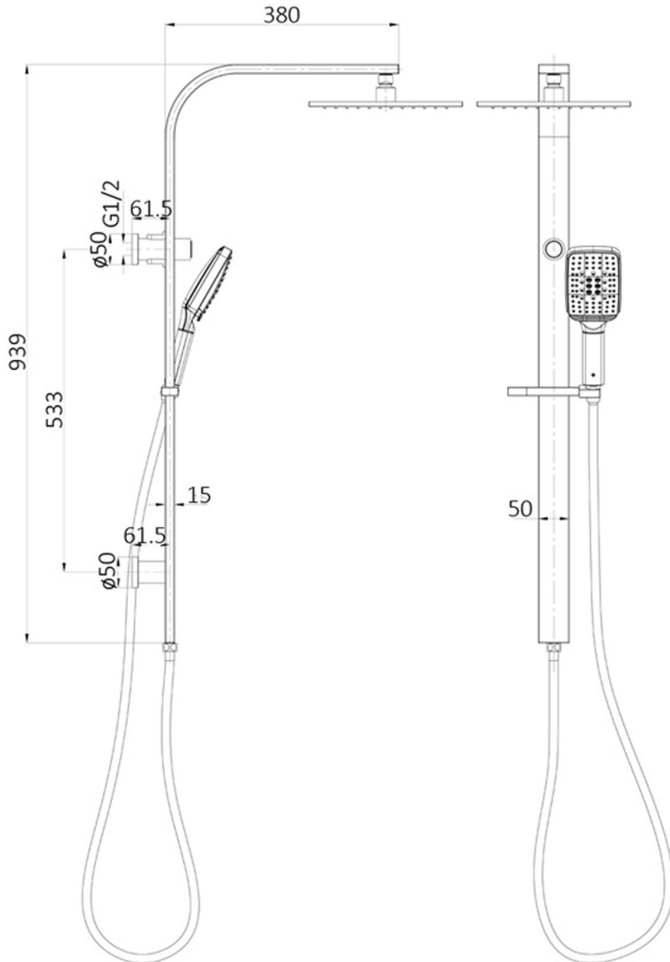

P&P

Available in

PHC74167S-B
Matt Black

Sando Multifunction Shower Set

PHC74167S

Information

Finish: Chrome
Material: Brass slider, plastic shower head
Shower head size: 250 x 250mm
Hand shower: 6 functions
Diverter: Press diverter design
Slider: 1/4 Turn Adjustable slider
Hose: 1.5m PVC hose
WELS: 3 Star 8L/min (S15645)