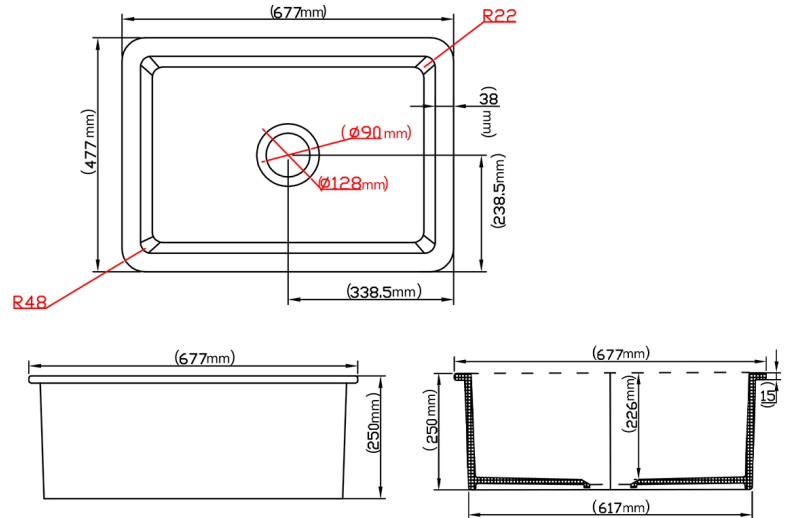

# Camden Fireclay Sink

**Code: FCS677GW/FCS677MB**

## Specifications

- Material: Fine Fireclay
- Finish: Glossy White/Matte Black
- Waste Outlets Included: 1 x Dia115mm Stainless Steel Basket Waste
- Mounting options: Inset & Undermount
- Capacity per bowl: 54L
- Internal depth: 226mm
- Approx. external radius: 48mm
- Suitable for use with food waste disposer – we recommend purchase of an extended flange and a model with anti-vibration collar
- Note: Fine Fireclay is a natural product and therefore subject to variations. This should be seen as a quality that adds to its unique natural beauty. Variations +/- 2% to the specifications are common and acceptable and are within industry tolerance. We always recommend the cabinet maker and stone provider has the actual sink with them to measure before making cabinetry or cutting stone. For more information please visit our Installation Care & Warranty page or Contact Us.
- Optional upgrade: Coloured finish basket wastes are available