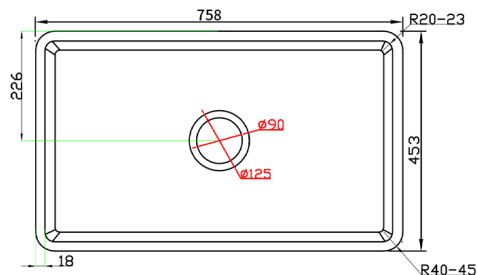

# Kensington Fireclay Farmhouse Sink

**Code: FCS758GW/FCS758MB**

## Specifications

- Material: Fine Fireclay
- Finish: Glossy White/Matte Black
- Waste Outlets Included: 1 x Dia115mm Stainless Steel Basket Waste
- Mounting options: Undermount & Flush mount & Built-up
- Capacity per bowl: 70L
- Internal depth: 230mm
- Approx. external radius: 45mm
- Suitable for use with food waste disposer – we recommend purchase of an extended flange and a model with anti-vibration collar
- Note: Fine Fireclay is a natural product and therefore subject to variations. This should be seen as a quality that adds to its unique natural beauty. Variations +/- 2% to the specifications are common and acceptable and are within industry tolerance. We always recommend the cabinet maker and stone provider has the actual sink with them to measure before making cabinetry or cutting stone. For more information please visit our Installation Care & Warranty page or Contact Us.
- Optional upgrade: Coloured finish basket wastes are available