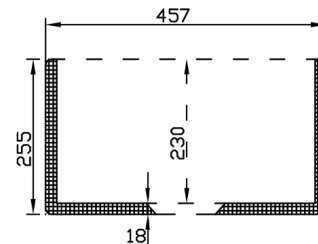

# Kensington Fireclay Farmhouse Sink

**Code: FCS758GW/FCS758MB**

## Specifications

- Material: Fine Fireclay
- Finish: Glossy White/Matte Black
- Waste Outlets Included: 1 x Dia115mm Stainless Steel Basket Waste
- Mounting options: Undermount & Flush mount & Built-up
- Capacity per bowl: 70L
- Internal depth: 230mm
- Approx. external radius: 45mm
- Suitable for use with food waste disposer – we recommend purchase of an extended flange and a model with anti-vibration collar
- Note: Fine Fireclay is a natural product and therefore subject to variations. This should be seen as a quality that adds to its unique natural beauty. Variations +/- 2% to the specifications are common and acceptable and are within industry tolerance. We always recommend the cabinet maker and stone provider has the actual sink with them to measure before making cabinetry or cutting stone. For more information please visit our Installation Care & Warranty page or Contact Us.
- Optional upgrade: Coloured finish basket wastes are available